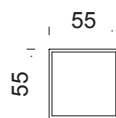

LUCREZIA

design:
Marco Pisati

made in italy

Ottone
Brass

- **PVD-BG | forte®**
- **PVD-SG | forte®**
- **PVN | forte®**
- **PGS | forte®**
- **OGH**
- **BSO**
- **OCS**

R LT39 - singolo
LT35 - set

FINE LT48 - singolo
LT44 - set