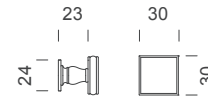

POMOLINI E ACCESSORI PER MOBILI

FURNITURE KNOBS AND ACCESSORIES

LUCREZIA

design:
Marco Pisati
made in italy

Ottone
Brass

LT70

LT80

TIMELESS

design:
Marco Pisati
made in italy

Alluminio
Aluminium

TL70