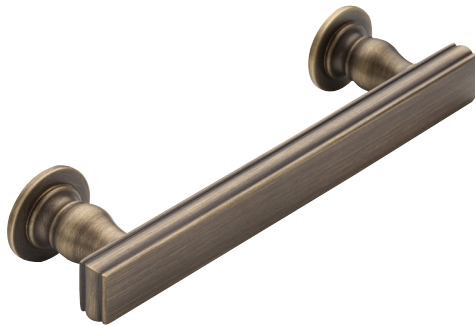

POMOLINI E ACCESSORI PER MOBILI

FURNITURE KNOBS AND ACCESSORIES

LUCREZIA

design:
Marco Pisati
made in italy

Ottone
Brass

LT70

LT80

TIMELESS

design:
Marco Pisati
made in italy

Alluminio
Aluminium

TL70