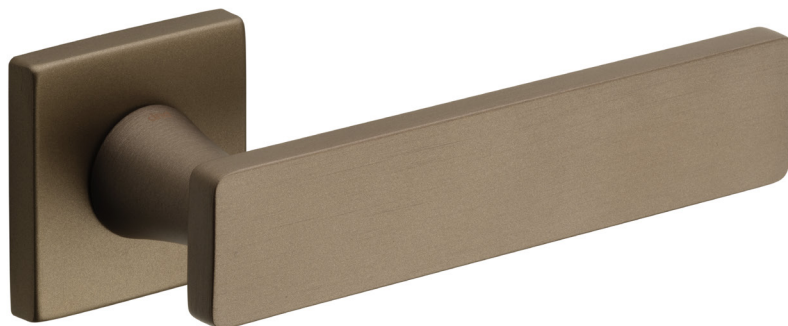

# HOLLY

design:  
**Dnd technical division**

Zama  
Zamak

made in italy

**vis** HO14

**ZRO**  
Oro satinato  
Satin gold

**ZBR**  
Bronzo  
Bronze

**ZCS**  
Cromo satinato  
Satin chrome

**ZBN**  
Bianco  
White

**ZNE**  
Nero  
Black

**vis** HO25V  
martellina DK  
DK window handle