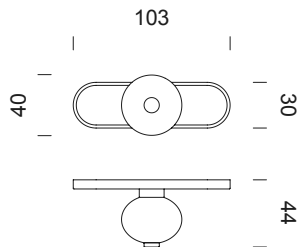

CS71

ANE + PSD

Nero + porcellana lucida decorata
Black + decorated glossy porcelain

APPENDINO HANGER

CS72

ANE + PSD

Nero + porcellana lucida decorata
Black + decorated glossy porcelain