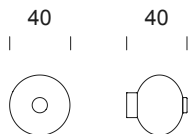

CS71

ANE + PSD

Nero + porcellana lucida decorata
Black + decorated glossy porcelain

APPENDINO HANGER

CS72

ANE + PSD

Nero + porcellana lucida decorata
Black + decorated glossy porcelain