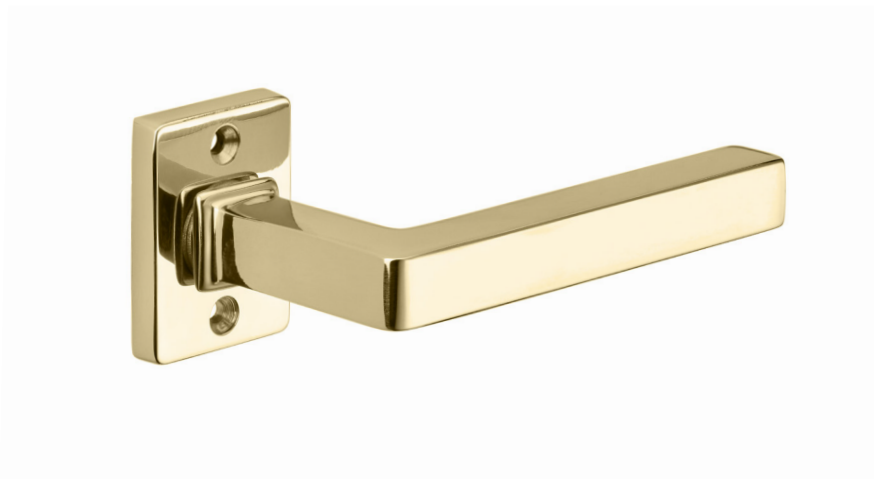

# ANGELA

design:  
**Poggi Mariani**

made in italy

Ottone  
Brass

**R** 80

**OLV**  
Lucido  
Polished

**BSO**  
Bronzo sabbato opaco  
Matt sandblasted bronze

**AB**  
Bronzato  
Antique bronze

---

**VIS** 80V  
martellina DK  
DK window handle