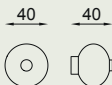

crisalide

pomolini per mobili
furniture knobs

Alluminio + porcellana
Aluminium + porcelain

design:
Elena Salmistraro

made in italy

CS71
ANE + PSD

ANE + PSD
Nero + porcellana lucida decorata
Black + decorated glossy porcelain