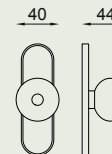

crisalide

pomolini per mobili
furniture knobs

Alluminio + porcellana
Aluminium + porcelain

design:
Elena Salmistraro

made in italy

CS70
ANE + PSW

crisalide

pomolini per mobili
furniture knobs

Alluminio + porcellana
Aluminium + porcelain

design:
Elena Salmistraro

made in italy

CS70

CS71