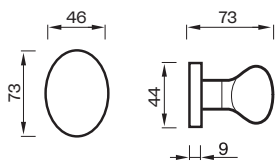

P1 = porcellana bianca / *white porcelain*
P10 = porcellana beige / *beige porcelain*
PR = porcellana bianca filo oro / *white porcelain gold strip*

epoque

made in italy

38
OLV+P10

Ottone / Brass

OLV+P1
Lucido
Polished