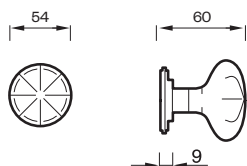

elisa

made in italy