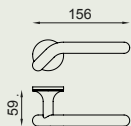

dnd handles
with care

pod

FINE

PD40

RDN77+A

PD27

PD28