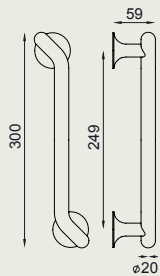

dnd handles
with care

pod

FINE

PD40

RDN77+A

PD27

PD28