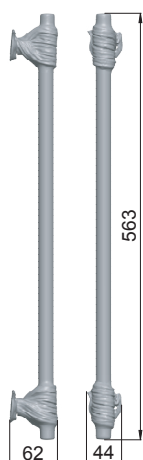

meteora

made in italy

606MN
ASI

Ottone / Brass

OLV
Lucido
Polished

BSO
Bronzo sabbiato opaco
Matt sandblasted bronze

ASI
Argento antico
Antic silver