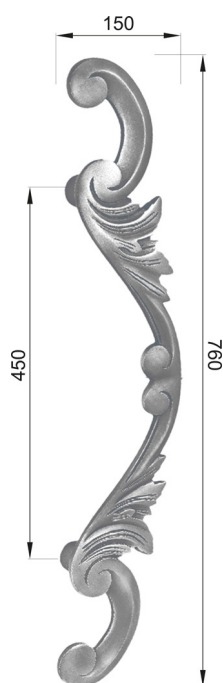

gabriel

made in italy

609MN
BSO

Ottone / Brass

OLV
Lucido
Polished

BSO
Bronzo sabbato opaco
Matt sandblasted bronze

ASI
Argento antico
Antic silver