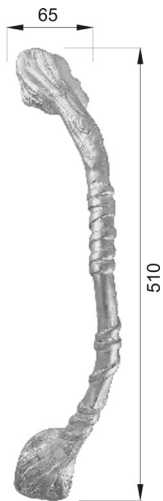

elfo

made in italy

605MN
BSO

Ottone / *Brass*

OLV
Lucido
Polished

BSO
Bronzo sabbiato opaco
Matt sandblasted bronze

ASI
Argento antico
Antic silver