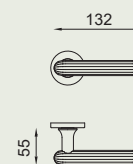

PVD-SCB | forte®
Rame satinato
Satin copper

VIS ZP12

U ZP80