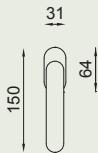

dnd handles with care

short

- VIS** SH12
- FINE** SH40
- U** SH80

- VIS** SH22V
- U** SH22TS
- U** SH22U

- VIS** RO43 - 50 mm
- RO39 - 60 mm