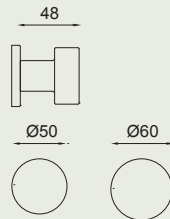

dnd handles with care

short

- VIS** SH12
- FINE** SH40
- U** SH80

- VIS** SH22V
- U** SH22TS
- U** SH22U

- VIS** RO43 - 50 mm
- RO39 - 60 mm