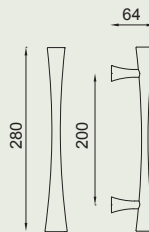

dnd handles
with care

fluke

FINE FK40

R FK14

VIS FK22V

🔒 FK22TS

FK27

FK28