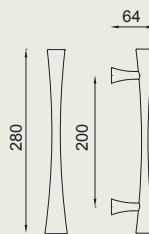

dnd handles
with care

fluke

FINE FK40

R FK14

VIS FK22V

🔒 FK22TS

FK27

FK28