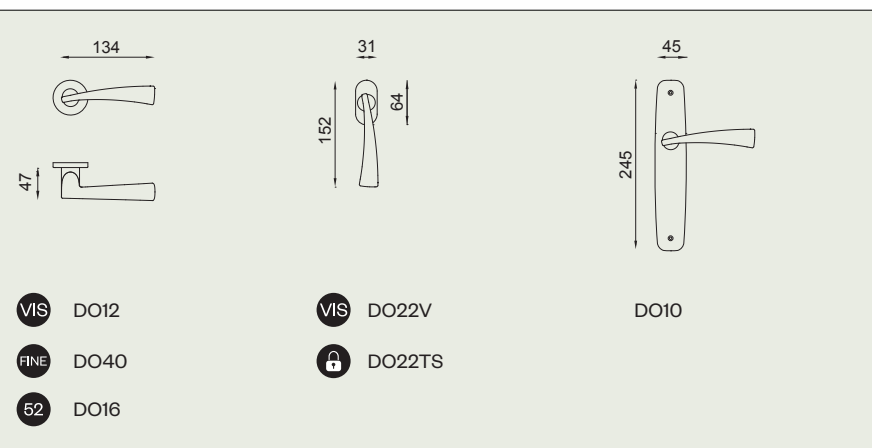

dolce

design:
Mauro Ronchi

made in italy

DO40
OGH

286-

Ottone stampato a caldo
Hot stamped brass

OGH
Bronzo satinato opaco
Matt satin bronze

OC
Power cromo lucido
Power polished chrome

PCS
Power cromo satinato
Power satin chrome

ONS
Nickel satinato
Satin nickel

dnd22-23

287