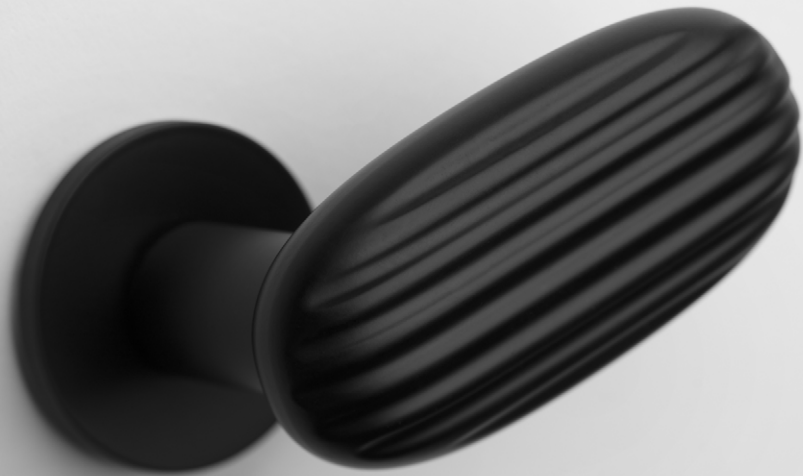

madeleine

Un omaggio alla dolce
madeleine d'oltralpe
in una piccola maniglia
decorata che ne
riprende la forma
a conchiglia.

*A tribute to the
famous madeleine
cakes from beyond
the Alps, in a small
decorated handle
that replicates their
seashell form.*

madeleine

design:
Inga Sempé

made in italy

MA40
PVD-BG

080-

dnd2020

Ottone stampato a caldo
Hot stamped brass

ONO
Nero
Black

ONV
Nickel lucido
Polished nickel

PGS
PVD grafite satinato
Satin graphite PVD
new

PVD-BG
PVD oro antico lucido
Antique bright gold PVD

PVD-SG
PVD oro antico satinato
Antique satin gold PVD
new

PVD-SCB
PVD rame satinato
Satin copper PVD
new