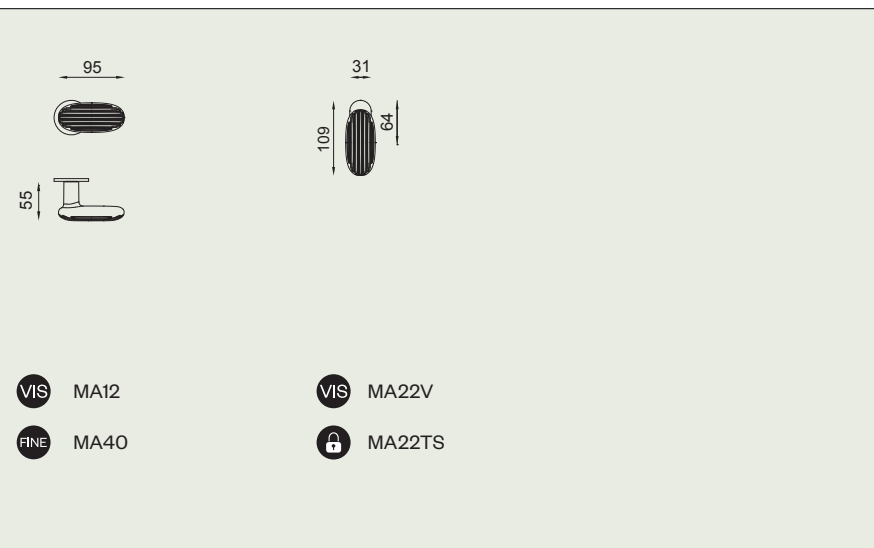

ONV
Nickel lucido
Polished nickel

PGS
PVD grafite satinato
Satin graphite PVD
new

PVD-BG
PVD oro antico lucido
Antique bright gold PVD

PVD-SG
PVD oro antico satinato
Antique satin gold PVD
new

PVD-SCB
PVD rame satinato
Satin copper PVD
new